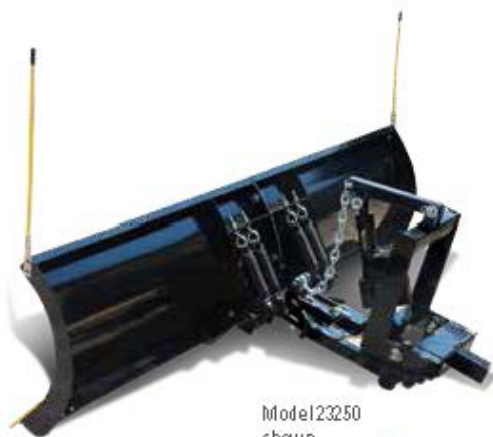

# HomePlow Features and Specifications

Model 23250  
shown

## Good - HomePlow Basic™

Features	Model/Part #23150	Model/Part #23250
Assembly required	Yes	Yes
Up/Down plow motion	Manual	Electric Wireless
Right/Left plow motion	Auto-Angle	Auto-Angle
On-board wheels	No	No
Blade length	6'8"	6'8"
Blade height	18"	18"
Plow weight	186 lbs.	233 lbs.

Model 24000  
shown

## Better - Pre-Assembled HomePlow (on wheels)

Features	Model/Part #24000	Model/Part #25000
Assembly required	No	No
Up/Down plow motion	Electric Wireless	Hydraulic Wireless or Hardwired
Right/Left plow motion	Auto-Angle	Auto-Angle
On-board wheels	Yes	Yes
Blade length	6'8"	6'8"
Blade height	22"	22"
Plow weight	241 lbs.	250 lbs.