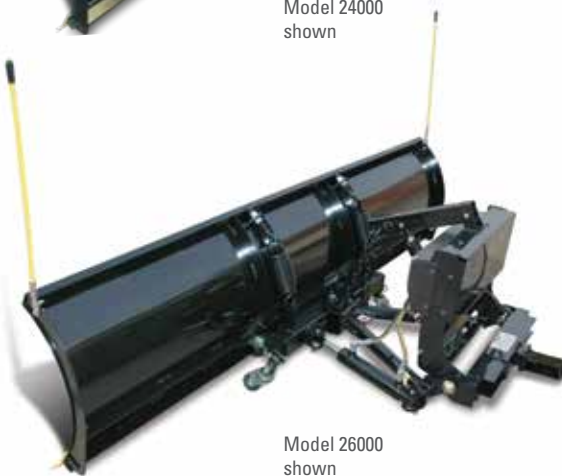

HomePlow Features and Specifications

Model 23250 shown

Good - HomePlow Basic™

Features	Model/Part #23150	Model/Part #23250
Assembly required	Yes	Yes
Up/Down plow motion	Manual	Electric Wireless
Right/Left plow motion	Auto-Angle	Auto-Angle
On-board wheels	No	No
Blade length	6'8"	6'8"
Blade height	18"	18"
Plow weight	186 lbs.	233 lbs.
Price*	\$1,299	\$1,699

Model 24000 shown

Better - Pre-Assembled HomePlow (on wheels)

Features	Model/Part #24000	Model/Part #25000
Assembly required	No	No
Up/Down plow motion	Electric Wireless	Hydraulic Wireless or Hardwired
Right/Left plow motion	Auto-Angle	Auto-Angle
On-board wheels	Yes	Yes
Blade length	6'8"	6'8"
Blade height	22"	22"
Plow weight	241 lbs.	250 lbs.
Price*	\$1,999	\$2,499

Model 26000 shown

Best - The Full-Powered HomePlow™

Features	Model/Part #26000	Model/Part #26500
Assembly required	No	No
Up/Down plow motion	Hardwired	Hardwired
Right/Left plow motion	Full-Power Hydraulic	Full-Power Hydraulic
On-board wheels	Yes	Yes
Blade length	6'8"	7'6"
Blade height	22"	22"
Plow weight	250 lbs.	279 lbs.
Price*	\$2,999	\$3,199