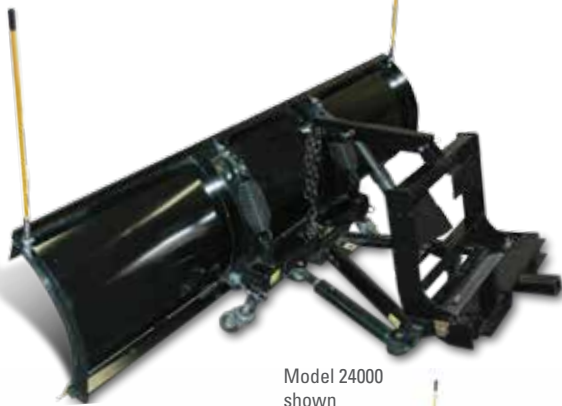

HomePlow Features and Specifications

Model 23250 shown

Good - HomePlow Basic™

Features	Model/Part #23150	Model/Part #23250
Assembly required	Yes	Yes
Up/Down plow motion	Manual	Electric Wireless
Right/Left plow motion	Auto-Angle	Auto-Angle
On-board wheels	No	No
Blade length	6'8"	6'8"
Blade height	18"	18"
Plow weight	186 lbs.	233 lbs.
Price*	\$1,299	\$1,699

Model 24000 shown

Better - Pre-Assembled HomePlow (on wheels)

Features	Model/Part #24000	Model/Part #25000
Assembly required	No	No
Up/Down plow motion	Electric Wireless	Hydraulic Wireless or Hardwired
Right/Left plow motion	Auto-Angle	Auto-Angle
On-board wheels	Yes	Yes
Blade length	6'8"	6'8"
Blade height	22"	22"
Plow weight	241 lbs.	250 lbs.
Price*	\$1,999	\$2,499

Model 26000 shown

Best - The Full-Powered HomePlow™

Features	Model/Part #26000	Model/Part #26500
Assembly required	No	No
Up/Down plow motion	Hardwired	Hardwired
Right/Left plow motion	Full-Power Hydraulic	Full-Power Hydraulic
On-board wheels	Yes	Yes
Blade length	6'8"	7'6"
Blade height	22"	22"
Plow weight	250 lbs.	279 lbs.
Price*	\$2,999	\$3,199