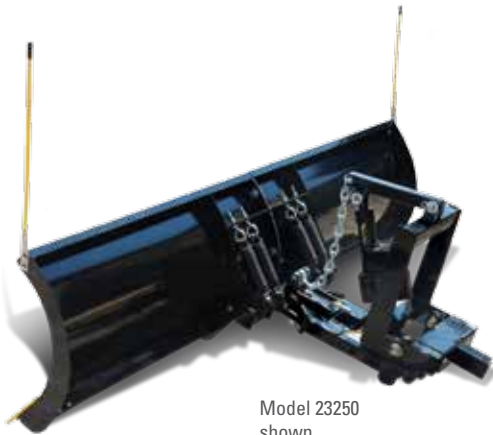

HomePlow Features and Specifications

Model 23250 shown

Good - HomePlow Basic™

Features	Model/Part #23150	Model/Part #23250
Assembly required	Yes	Yes
Up/Down plow motion	Manual	Electric Wireless
Right/Left plow motion	Auto-Angle	Auto-Angle
On-board wheels	No	No
Blade length	6'8"	6'8"
Blade height	18"	18"
Plow weight	186 lbs.	233 lbs.
Price*	\$1,299	\$1,699

Model 24000 shown

Better - Pre-Assembled HomePlow (on wheels)

Features	Model/Part #24000	Model/Part #25000
Assembly required	No	No
Up/Down plow motion	Electric Wireless	Hydraulic Wireless or Hardwired
Right/Left plow motion	Auto-Angle	Auto-Angle
On-board wheels	Yes	Yes
Blade length	6'8"	6'8"
Blade height	22"	22"
Plow weight	241 lbs.	250 lbs.
Price*	\$1,999	\$2,499

Model 26000 shown

Best - The Full-Powered HomePlow™

Features	Model/Part #26000	Model/Part #26500
Assembly required	No	No
Up/Down plow motion	Hardwired	Hardwired
Right/Left plow motion	Full-Power Hydraulic	Full-Power Hydraulic
On-board wheels	Yes	Yes
Blade length	6'8"	7'6"
Blade height	22"	22"
Plow weight	250 lbs.	279 lbs.
Price*	\$2,999	\$3,199